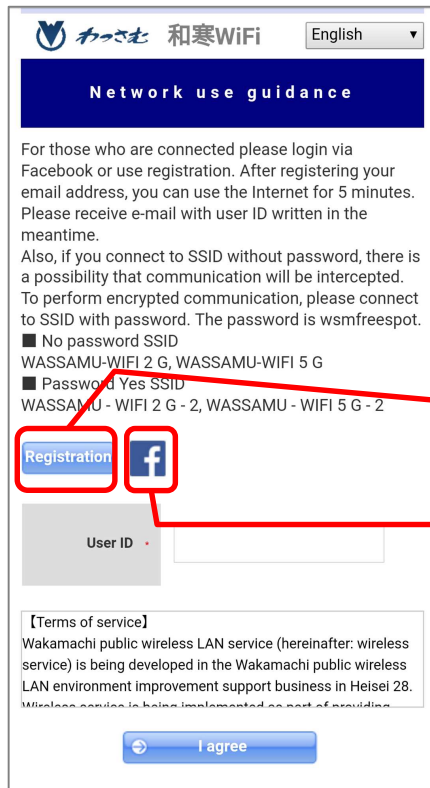

Wassamu Town Free Wi-Fi User Guide

How to use

Open Wi-Fi settings,
Please connect to SSID below.

Authentication screen opens.
(If that screen doesn't open,
Please try opening the QR code below.)

E-mail address registration or
Facebook Login.

You can choose from the following 4 types.

SSID WASSAMU-WIFI2G(no pass)

SSID WASSAMU-WIFI5G(no pass)

SSID WASSAMU-WIFI2G-2

pass wsmfreespot

SSID WASSAMU-WIFI5G-2

pass wsmfreespot

<http://www.town.wassamu.hokkaido.jp/>

When the web site is displayed,
the connection is completed.
(Can be used for 30 minutes.)

Authentication is required again
after 30 minutes have elapsed.

E-mail address registration

Facebook Login.

Depending on the model, it may not be available.